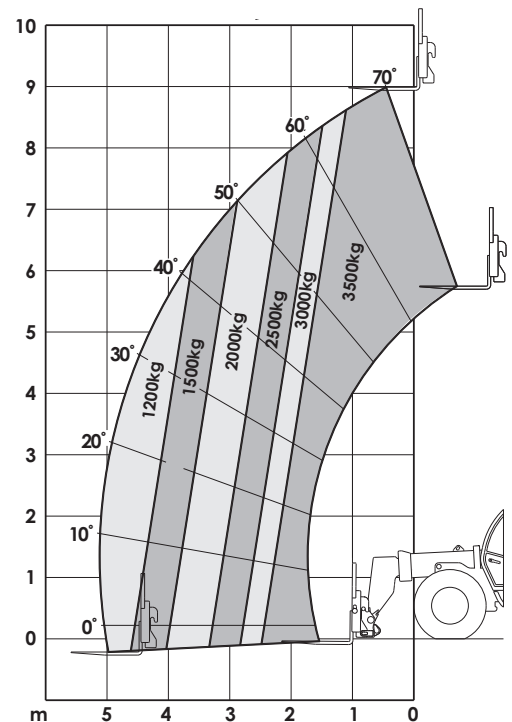

JLG 3509 Telescopic Handler

Cape Containers has a JLG3509 4x4 Telescopic Handler for hire to the South West Region.

Perfect for outdoor construction, especially rough terrain, this diesel powered Telehandler can be used for all forklift duties with the added benefit of lifting materials to greater distances and higher altitudes. The machine can be hired with Forklift tines and/or Crane jib providing versatility to the user.

- Smooth, precise control
- 4x4 rough terrain

QUICK SPECIFICATIONS

Lifting Height	9m
Lift Capacity	3,500kg
Full Height Capacity	3,500kg
Reach	5.20m
Max. Reach Capacity	1,200kg
Propulsion	Diesel

CAPE 
CONTAINERS
STORAGE AND HIRE SOLUTIONS